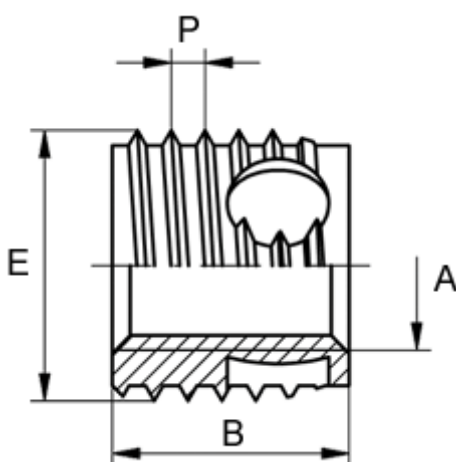

Article number: 12338000140800  
Description: KLEE-coil 338 000 140.800  
M14 Brass

## Measures

---

Female thread A	= M14
Length B	= 24
Male thread E	= 18.0
Min hole depth blind hole	= 28
Thread pitch P	= 2.00
Type	= 338 000 140 ...